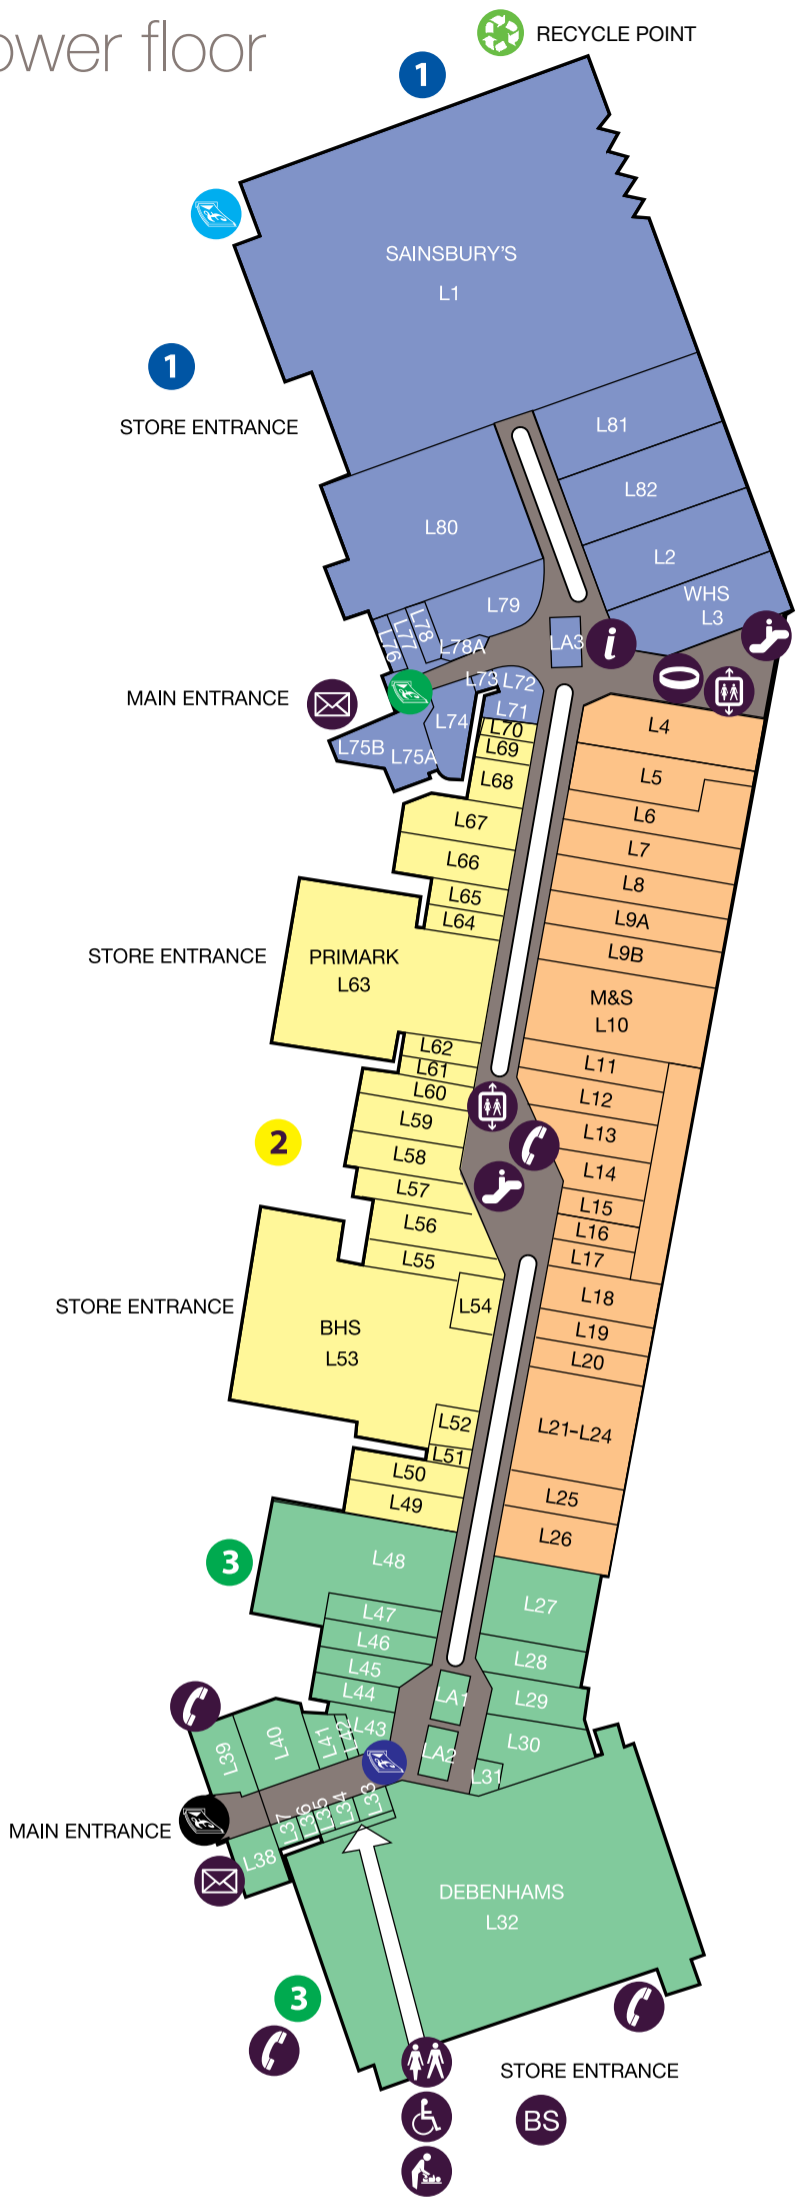

lower floor

upper floor

Information

- Toilets
- Disabled Toilets
- Management Suite
- Post Box
- Parent & Baby
- Bottle Feeding
- Coaches
- Lifts
- Escalator
- Public Telephone
- Bus Station
- Learning Centre
- Customer Service Centre
- Shopmobility
- Photo Booth
- Little Shopper

Cashpoints

- Nationwide Cashpoint
- HSBC & NatWest Cashpoint
- Sainsbury's Cashpoint
- Halifax Cashpoint
- Yorkshire Bank Cashpoint

Car Parks

- 1
- 2
- 3
- 4
- 5
- 6

Stall Traders

We have over 20 unique stalls spread throughout the shopping malls. From original art, stunning jewellery, beautiful cosmetics and delicious confectionery you'll be spoilt for choice. Visit www.white-rose.co.uk for more details.