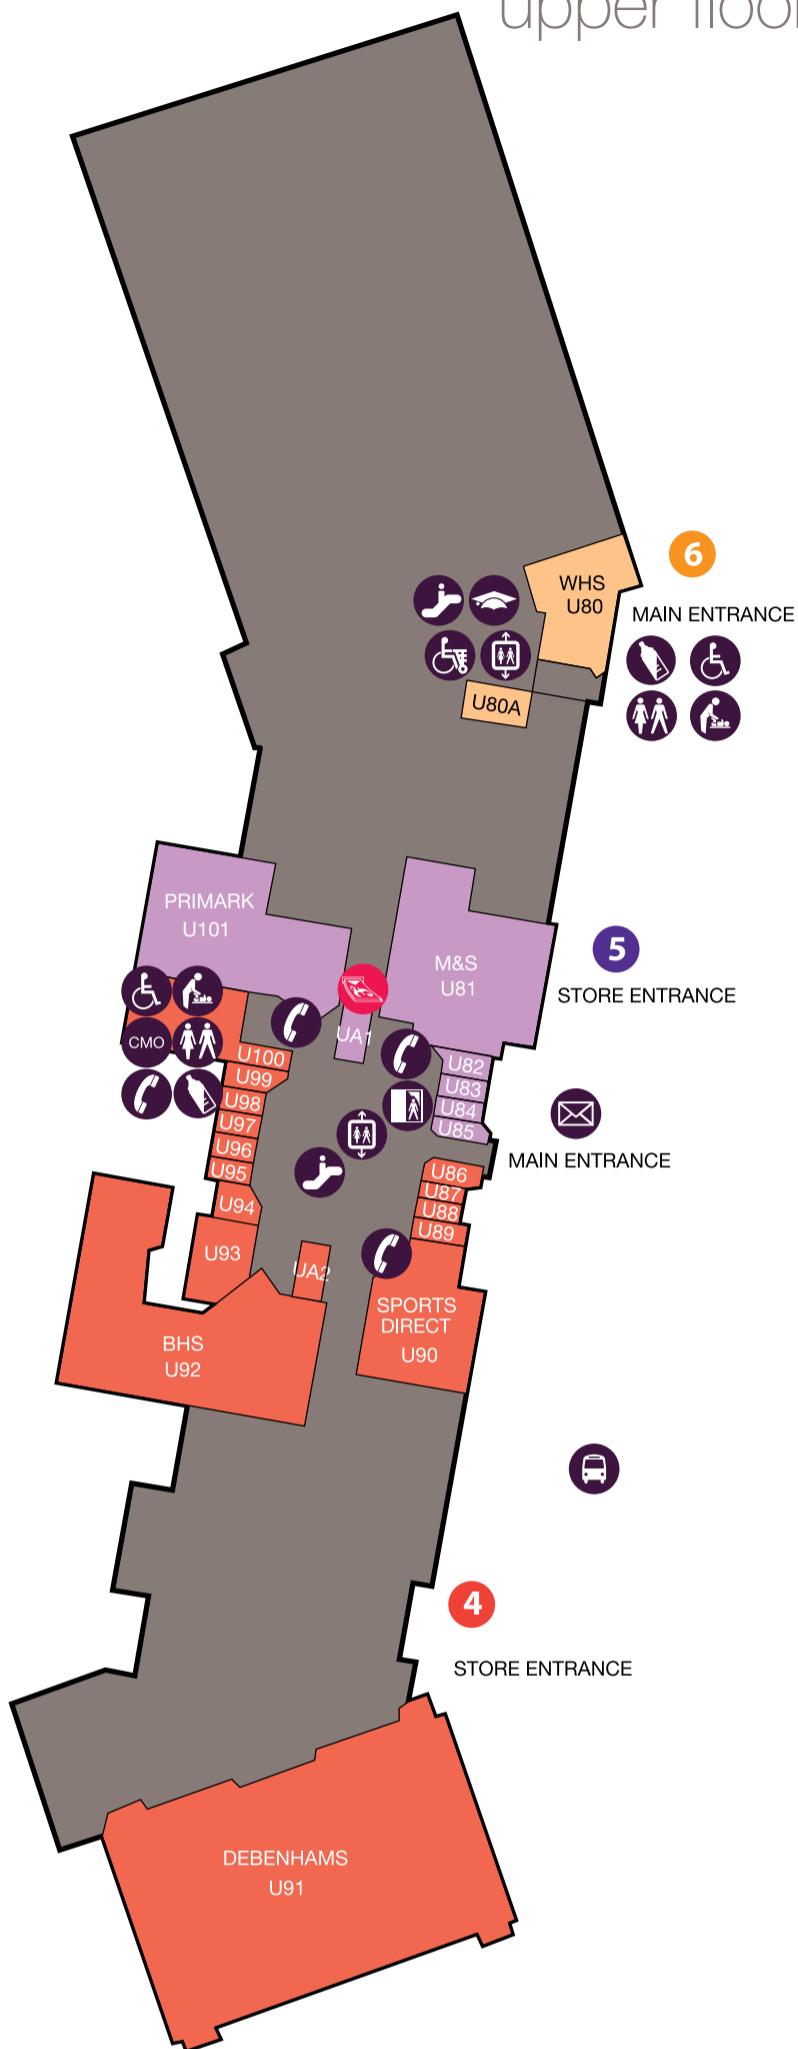

lower floor

upper floor

Information

- Toilets
- Disabled Toilets
- Management Suite
- Post Box
- Parent & Baby
- Bottle Feeding
- Coaches
- Lifts
- Escalator
- Public Telephone
- Bus Station
- Learning Centre
- Customer Service Centre
- Shopmobility
- Photo Booth
- Little Shopper

Cashpoints

- Nationwide Cashpoint
- HSBC & NatWest Cashpoint
- Sainsbury's Cashpoint
- Halifax Cashpoint
- Yorkshire Bank Cashpoint

Car Parks

- 1
- 2
- 3
- 4
- 5
- 6

Stall Traders

We have over 20 unique stalls spread throughout the shopping malls. From original art, stunning jewellery, beautiful cosmetics and delicious confectionery you'll be spoilt for choice. Visit www.white-rose.co.uk for more details.